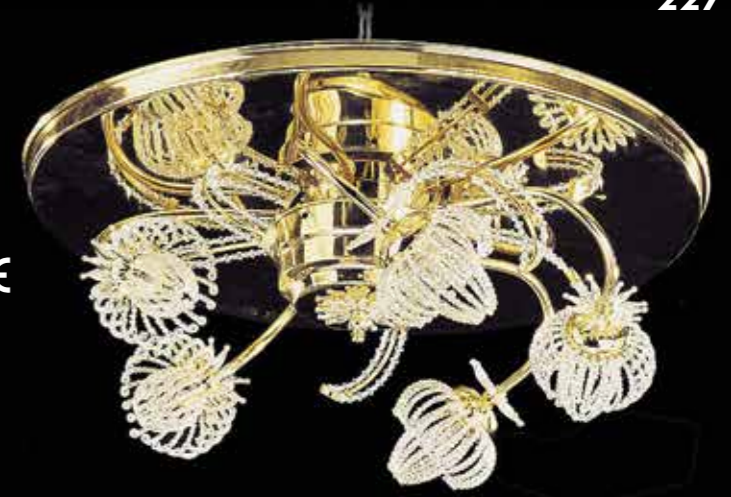

N 2083C

4 Lights, D: 40 x H: 25 cm
▶ 5 Lights, D: 50 x H: 30 cm
6 Lights, D: 60 x H: 35 cm
G9
Material: brass & crystal
Color: upon request