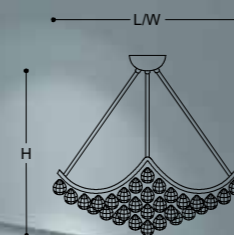

N 2014

7 Lights, D: 45 x H: 60 cm
9 Lights, D: 55 x H: 60 cm
11 Lights, D: 65 x H: 65 cm
G9
Material: brass & crystal
Color: upon request