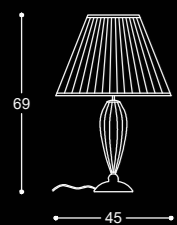

N 5014

D: 15 x W: 45 x H: 69 cm
E 27 (x1)

Material: steel, glass & fabric shade
Color of steel: upon request
Color of fabric: upon request

N 5015

D: 15 x W: 45 x H: 69 cm
E 27 (x1)

Material: steel, glass & fabric shade
Color of steel: upon request
Color of fabric: upon request

N 4145

3 Lights, D: 40 x H: 47 cm
4 Lights, D: 50 x H: 47 cm
5 Lights, D: 60 x H: 47 cm
G9

Material: brass, crystal & fabric shade
Color: upon request