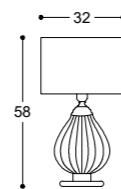

N 5006

D: 57 x H: 57 cm
E27 (x3)

Material: glass & glass
Color of glass: clear, honey, pink, black
Color of steel: upon request

N 5006T

D: 32 x H: 58 cm
E27 (x1)

Material: steel, glass & fabric shade
Color of glass: clear, honey, pink, black
Color of fabric shade: upon request