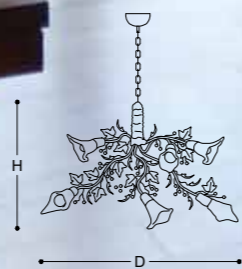

N 1017

- 7 Lights, D: 75 x H: 50 cm
- 12 Lights, D: 105 x H: 60 cm
- E14
- Material: brass & glass
- Color: upon request