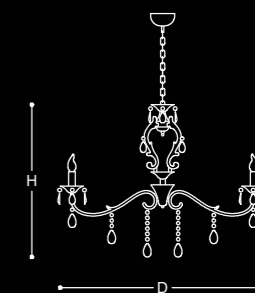

N 2068

- 3 Lights, D: 60 x H: 53 cm
- 4 Lights, D: 60 x H: 53 cm
- 5 Lights, D: 60 x H: 53 cm
- 6 Lights, D: 60 x H: 53 cm
- 8 Lights, D: 80 x H: 60 cm
- 9 Lights, D: 80 x H: 60 cm
- 12 Lights, D: 80 x H: 70 cm

E14
Material: brass & crystal
Color: upon request