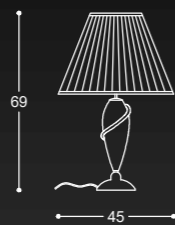

N 5015

D: 15 x W: 45 x H: 69 cm
E 27 (x1)

Material: steel, glass & fabric shade
Color of steel: upon request
Color of fabric: upon request

N 4145

3 Lights, D: 40 x H: 47 cm
4 Lights, D: 50 x H: 47 cm
5 Lights, D: 60 x H: 47 cm
G9