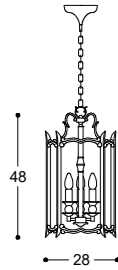

N 3060
D: 28 x H: 48 cm
E14 (x3)
Material: brass & glass
Color of metal parts: upon request