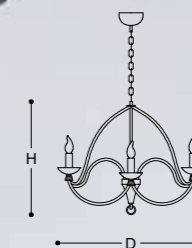

N 1115

3 Lights, D: 45 x H: 50 cm
▶ 6 Lights, D: 55 x H: 57 cm
E14
Material: brass
Color: upon request