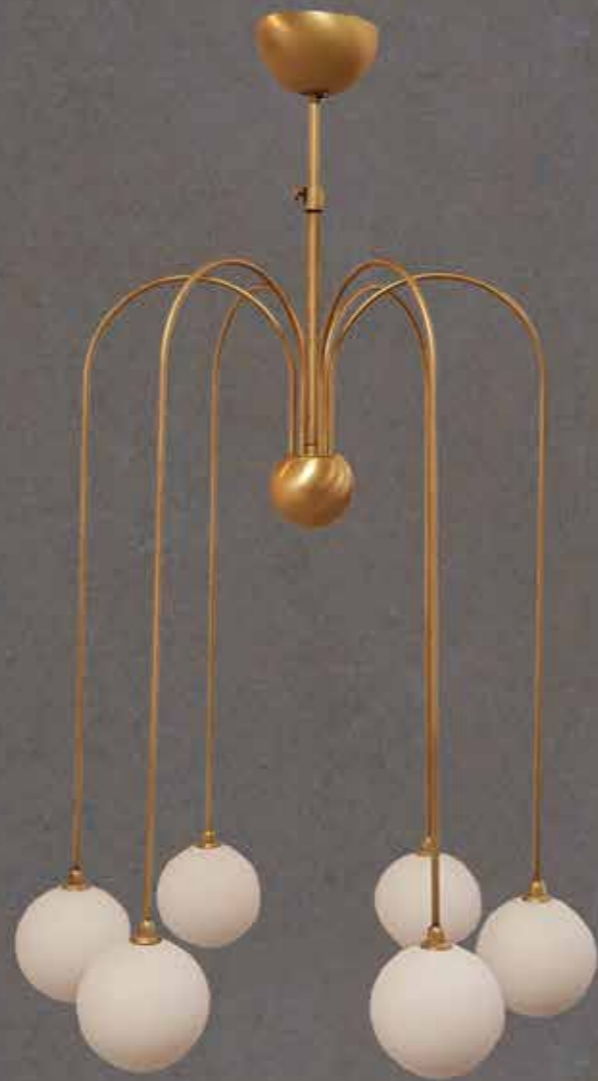

Color of steel: upon request

**N 1154**

D: 67 x H: 27 cm

E27 (x3)

Material: steel & opal glass

Color of metal parts: upon request

N 1064
 D: 40 x H: 63 cm
 G9 (x6)
 Material: steel & opal glass
 Color of steel: upon request