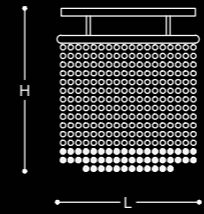

N 1123F

L: 25 x W: 12 x H: 180 cm
G9 (x6)
Material: steel & glass
Color of metal parts: upon request