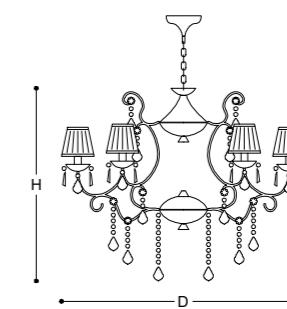

N 2237

3+1 Lights, D: 55 x H: 80 cm

6+1 Lights, D: 75 x H: 80 cm

▶ 9+3 Lights, D: 90 x H: 80 cm

E14

Material: steel & crystal

Color: upon request

Shades: optional