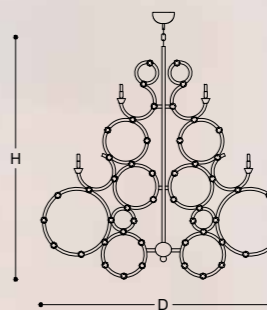

Material: brass with silver or gold leaf, crystal
 Color: upon request

N 2038

D: 185 x H: 240 cm

E14 (x35)

Material: glass & crystal

Color: upon request

N 2047

D: 130 x H: 130 cm