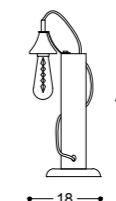

N 8109T
L: 16 x W: 18 x H: 41 cm
E27 (x1)
Material: wood & steel
Color: upon request