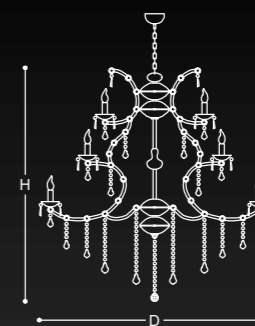

N 2050

18 Lights, D: 90 x H: 80 cm

27 Lights, D: 150 x H: 150 cm

▶ 36 Lights, D: 150 x H: 150 cm

39 Lights, D: 150 x H: 150 cm

E14

Material: brass, glass & crystal

Color: upon request