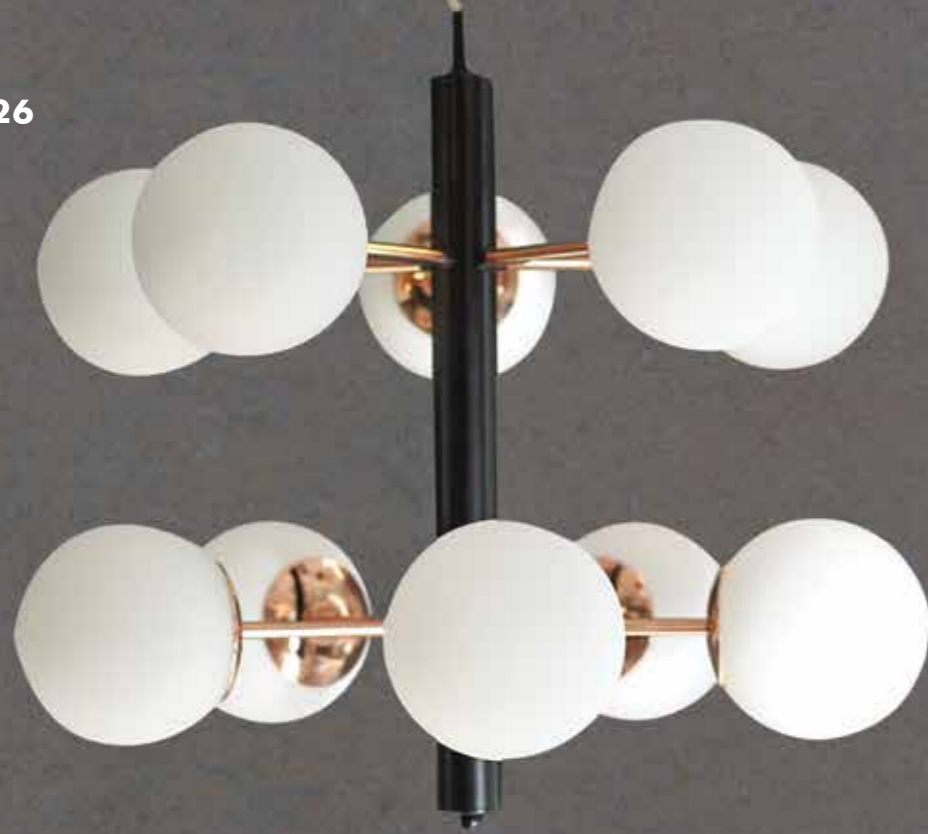

CONTEMPORARY

collection

MADE IN GREECE - NEVER OUT OF STOCK

N 1148
L: 61 x W: 63 x H: 78 cm
E14 (x5)
Material: steel & opal glass
Color: upon request

N 1156
 D: 60 x H: 50 cm
 E14 (x10)
 Material: steel & opal glass
 Color: upon request