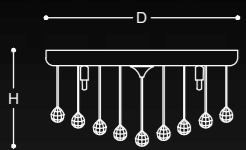

N 2075

D: 50 x H: 30 cm
E14 (x4)
Material: brass & crystal
Color: upon request