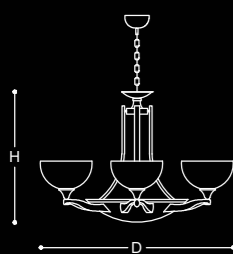

N 1000

3+3 Lights, D: 68 x H: 40 cm

▶ 6+3 Lights, D: 75 x H: 50 cm

E14

Material: brass & glass

Color of metal parts: upon request

Color of glass: white, honey

N 8016

D: 25 x H: 25 cm

E14 (x2)

Material: brass

Color: upon request