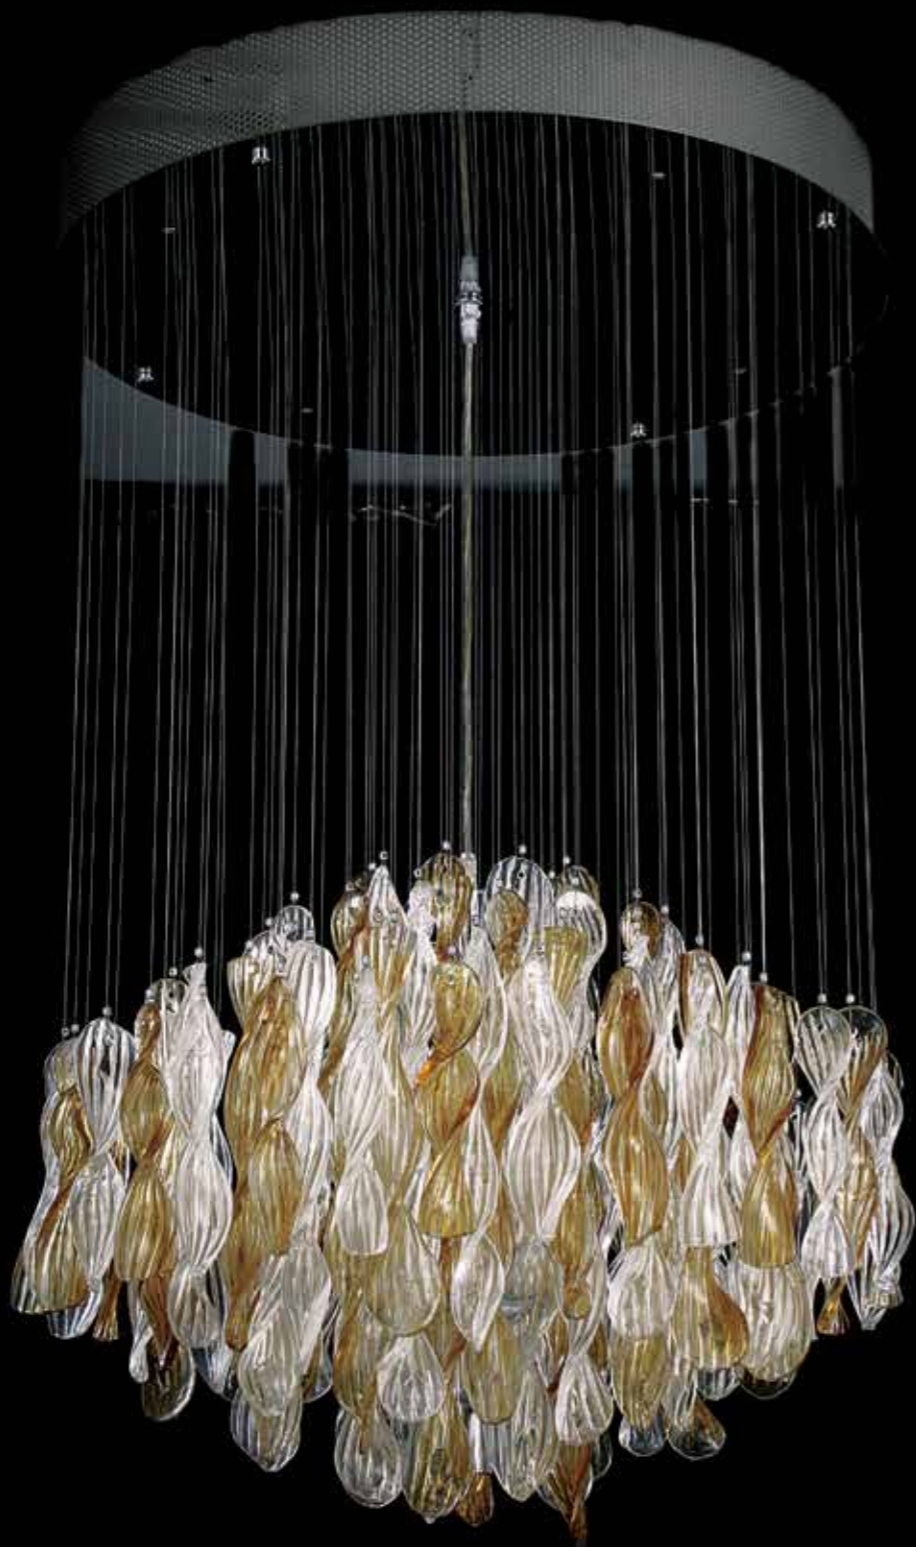

N 5110

- 6 Lights, D: 40 cm x H: upon request
- 8 Lights, D: 50 cm x H: upon request
- 10 Lights, D: 60 cm x H: upon request

G9
Material: steel & glass
Color of metal parts: upon request
Color of glass: transparent & honey