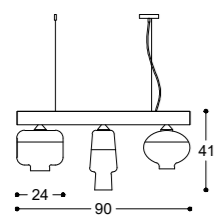

**N 1150**

- 1 Light, D: 12 x H: 16 cm
- 3 Lights, D: 25 x H: 16 cm
- 4 Lights, D: 30 x H: 16 cm
- ▶ 5 Lights, D: 35 x H: 16 cm
- 6 Lights, D: 40 x H: 16 cm

E27

Material: steel

Color of metal parts & cable: upon request

**N 1153**

- 1 Light, D: 8 x H: 23 cm
- 3 Lights, D: 25 x H: 23 cm
- 4 Lights, D: 30 x H: 23 cm
- 5 Lights, D: 35 x H: 23 cm
- ▶ 6 Lights, D: 40 x H: 23 cm

E27

Material: steel

Color: upon request

N 1160

L: 90 x W: 24 x H: 41 cm
 E27 (x3)
 Material: wood & glass
 Color: upon request