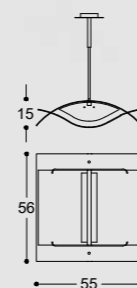

E27
Material: steel & opal glass
Color of metal parts: upon request

N 7020
 L: 47 x W: 47 x H: 29 cm
 E27 (x4)
 Material: steel & glass
 Color: upon request

N 1132
 D: 41 x H: 37 cm
 G9 (x6)
 Material: steel & opal glass
 Color of metal parts: upon request