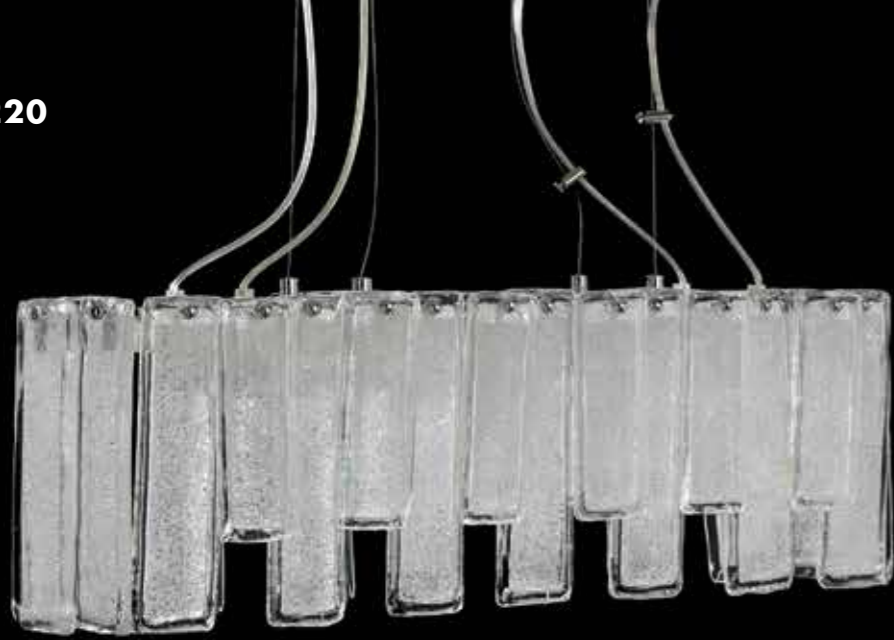

N 1123

► Lights 8, L: 70 x W: 12 x H: 25 cm
Lights 10, L: 70 x W: 12 x H: 25 cm
G9
Material: steel & glass
Color of metal parts: upon request

N 1123W

L: 18 x W: 13 x H: 23 cm
G9 (x2)
Material: steel & glass
Color of metal parts: upon request

N 1123F

L: 25 x W: 12 x H: 180 cm
G9 (x6)
Material: steel & glass
Color of metal parts: upon request

N 2140

L: 35 x W: 21 x H: 43 cm
G9 (x6)
Material: brass & crystal
Color: upon request

N 2091

3 Lights, D: 30 x H: 25 cm
► 5 Lights, D: 40 x H: 35 cm
7 Lights, D: 50 x H: 45 cm
9 Lights, D: 60 x H: 55 cm
E14
Material: brass & crystal
Color: upon request

N 2088W

1 Light, D: 22 x H: 30 cm
► 2 Lights, D: 30 x H: 40 cm
E14
Material: brass & crystal
Color: upon request