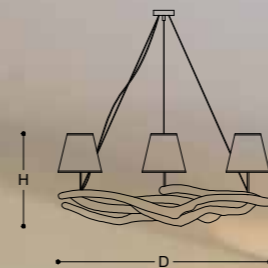

E14 (x6)

Material: wood & steel

Color of wood: natural

N 1040F
 D: 50 x H: 160 cm
 E27 (x1)
 Material: steel, wood & fabric shade
 Color of wood: natural
 Color of fabric: upon request

N 1040T
 D: 24 x H: 45 cm
 E14 (x1)
 Material: steel, wood & fabric shade
 Color of wood: natural
 Color of fabric: upon request