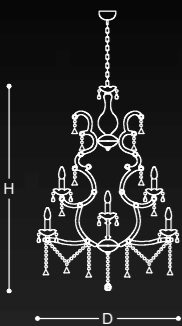

N 2054

3+1 Lights, D: 50 x H: 45 cm
6+1 Lights, D: 65 x H: 60 cm
8+1 Lights, D: 80 x H: 90 cm
▶ 12+1 Lights, D: 90 x H: 100 cm
15+1 Lights, D: 90 x H: 110 cm
E14

Material: brass, glass & crystal
Color: upon request

N 2055

3+1 Lights, D: 50 x H: 50 cm
6+1 Lights, D: 70 x H: 70 cm
▶ 8+1 Lights, D: 70 x H: 70 cm
12+1 Lights, D: 70 x H: 85 cm
15+1 Lights, D: 95 x H: 85 cm
E14

Material: brass, glass & crystal
Color: upon request