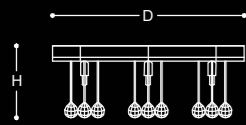

N 2086

4 Lights, D: 40 x H: 25 cm
▶ 5 Lights, D: 50 x H: 25 cm
8 Lights, D: 60 x H: 28 cm
G9
Material: brass & crystal
Color: upon request

N 2075

D: 50 x H: 30 cm
E14 (x4)
Material: brass & crystal
Color: upon request

N 2087

3 Lights, D: 30 x H: 25 cm
4 Lights, D: 40 x H: 25 cm
▶ 6 Lights, D: 50 x H: 25 cm
G9
Material: brass & crystal
Color: upon request

N 2028

▶ 5 Lights, D: 35 x H: 18 cm
6 Lights, D: 45 x H: 18 cm
7 Lights, D: 55 x H: 18 cm
G9
Material: brass & crystal
Color: upon request

N 2083C

4 Lights, D: 40 x H: 25 cm
▶ 5 Lights, D: 50 x H: 30 cm
6 Lights, D: 60 x H: 35 cm
G9
Material: brass & crystal
Color: upon request

N 2083W

D: 17 x H: 30 cm
G9 (x1)
Material: brass & crystal
Color: upon request

N 2083T

3 Lights, D: 25 x H: 65 cm
4 Lights, D: 25 x H: 75 cm
▶ 5 Lights, D: 30 x H: 85 cm
6 Lights, D: 30 x H: 90 cm
G9
Material: brass & crystal
Color: upon request