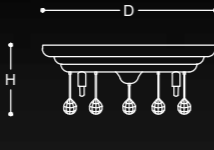

N 2087

3 Lights, D: 30 x H: 25 cm
4 Lights, D: 40 x H: 25 cm
▶ 6 Lights, D: 50 x H: 25 cm
G9
Material: brass & crystal
Color: upon request