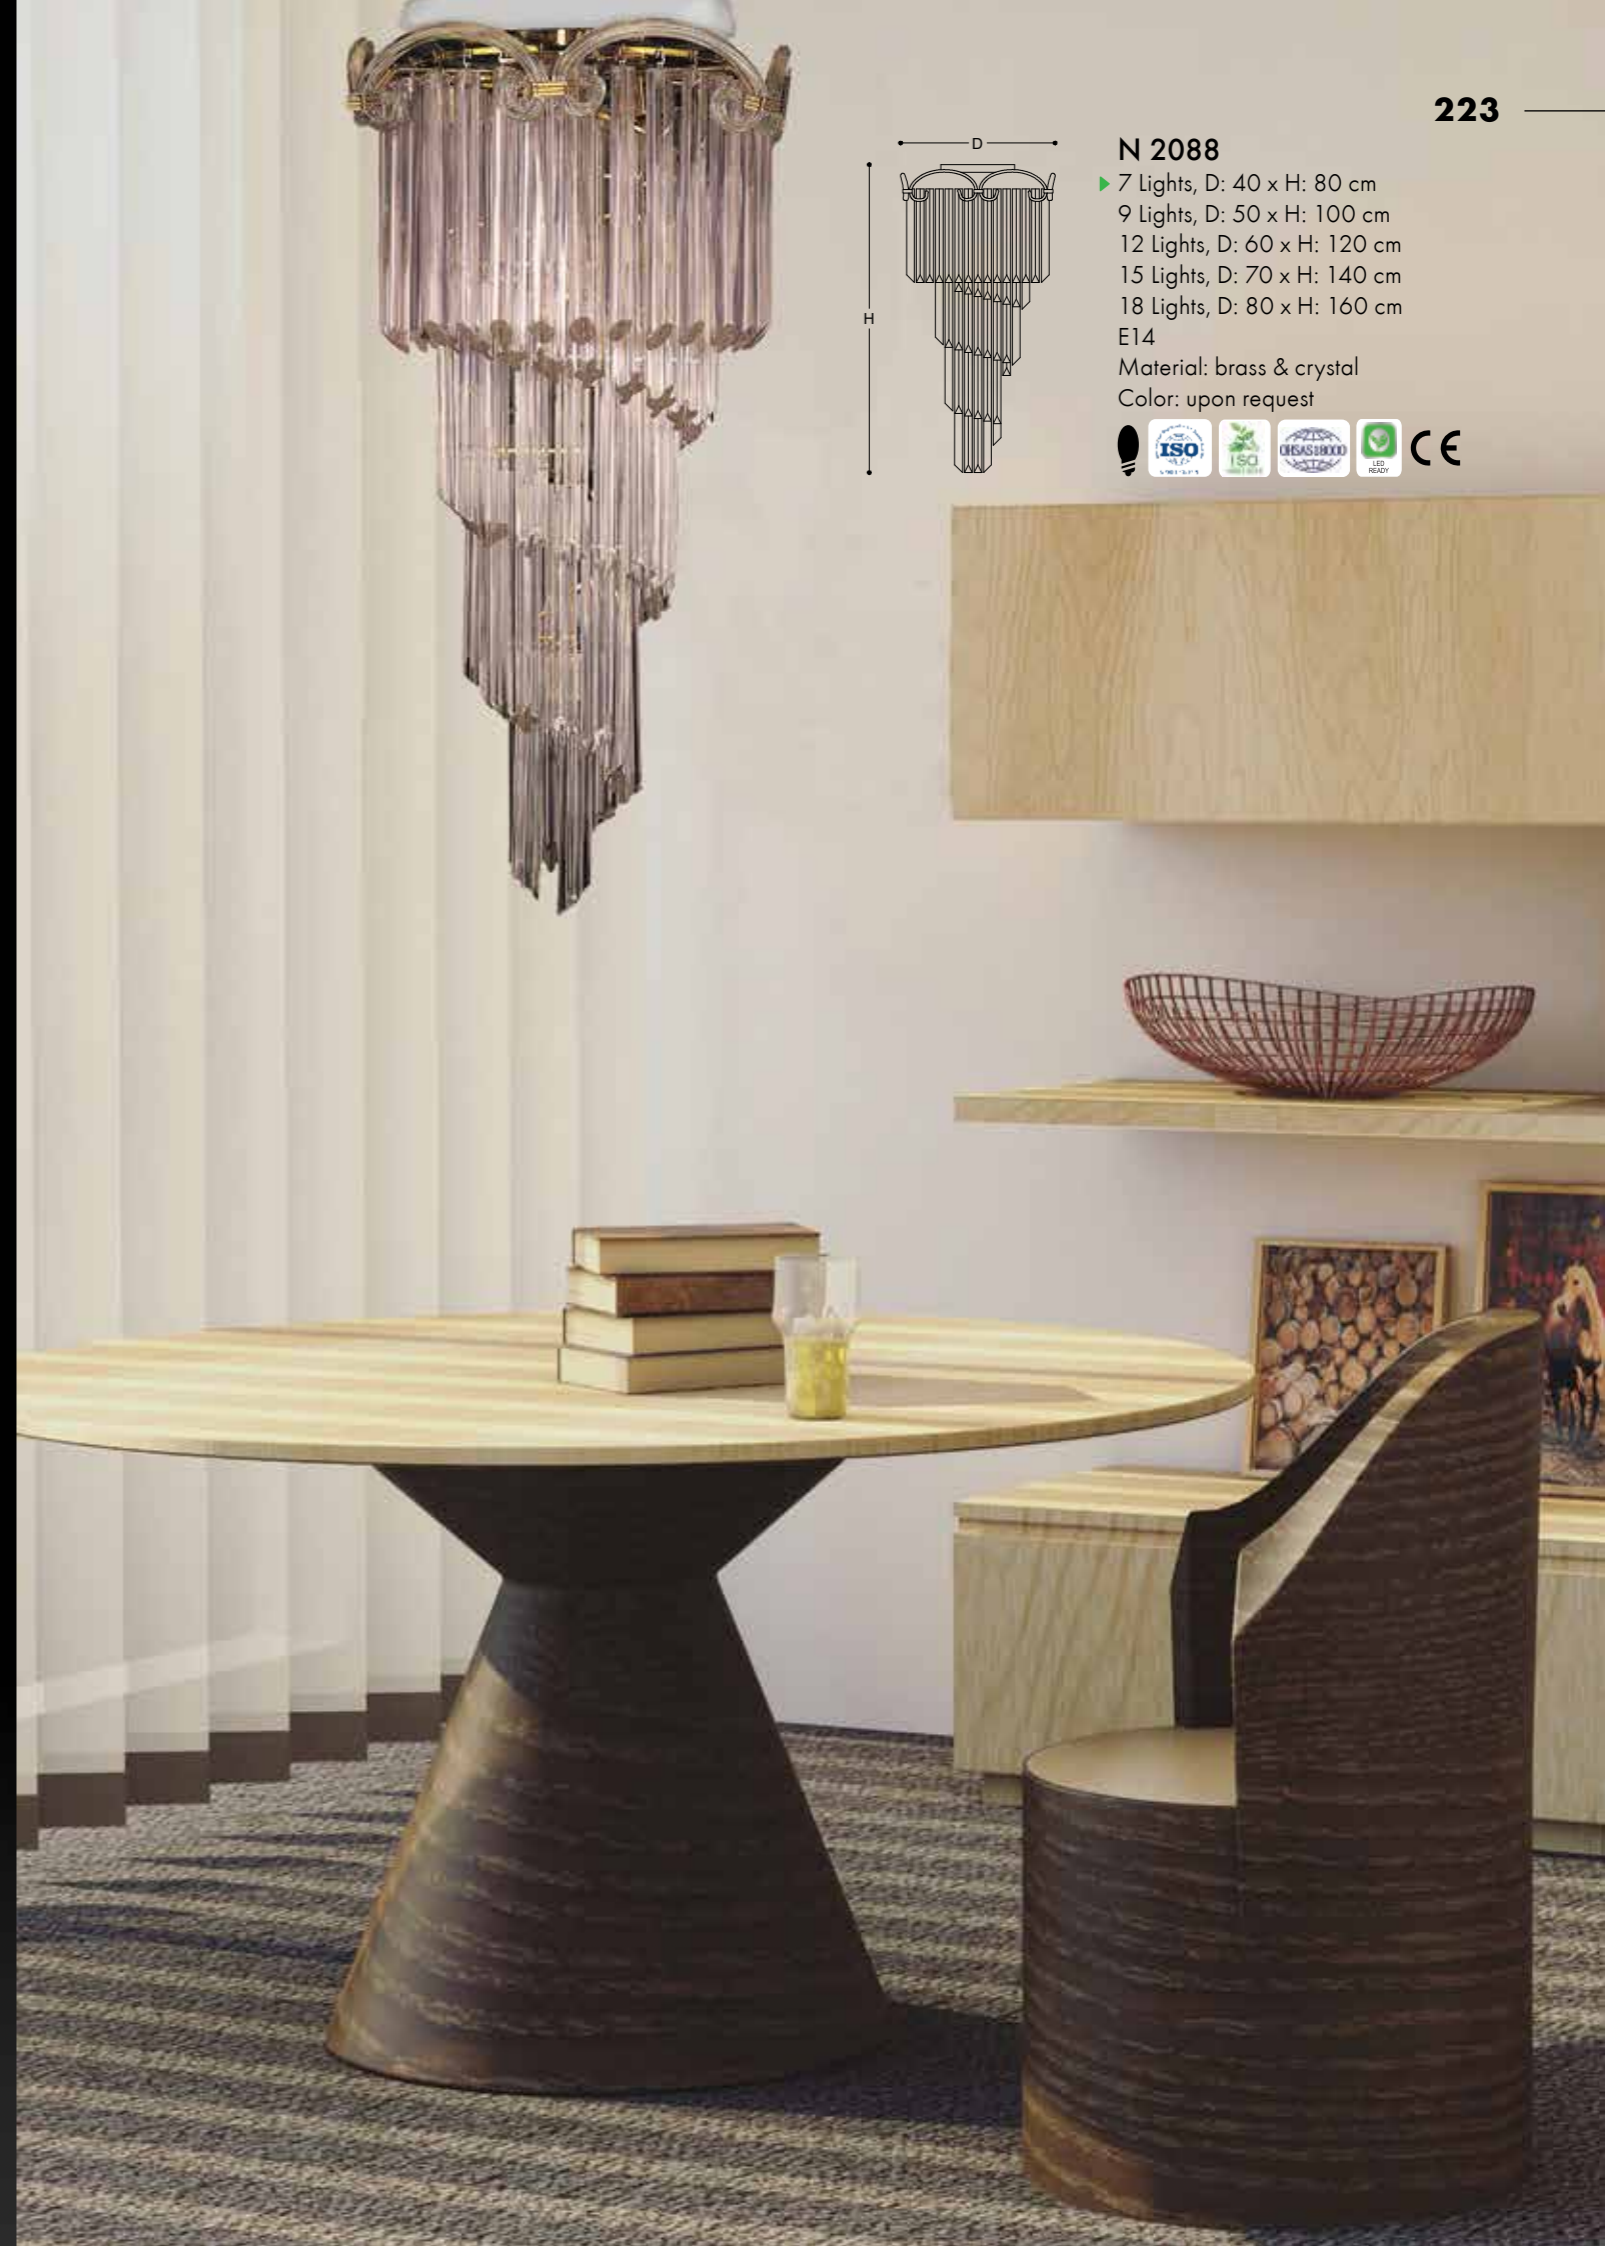

N 2090

- 3 Lights, D: 30 x H: 25 cm
- 5 Lights, D: 40 x H: 30 cm
- 7 Lights, D: 50 x H: 35 cm
- 9 Lights, D: 60 x H: 40 cm

Material: brass & crystal
Color: upon request