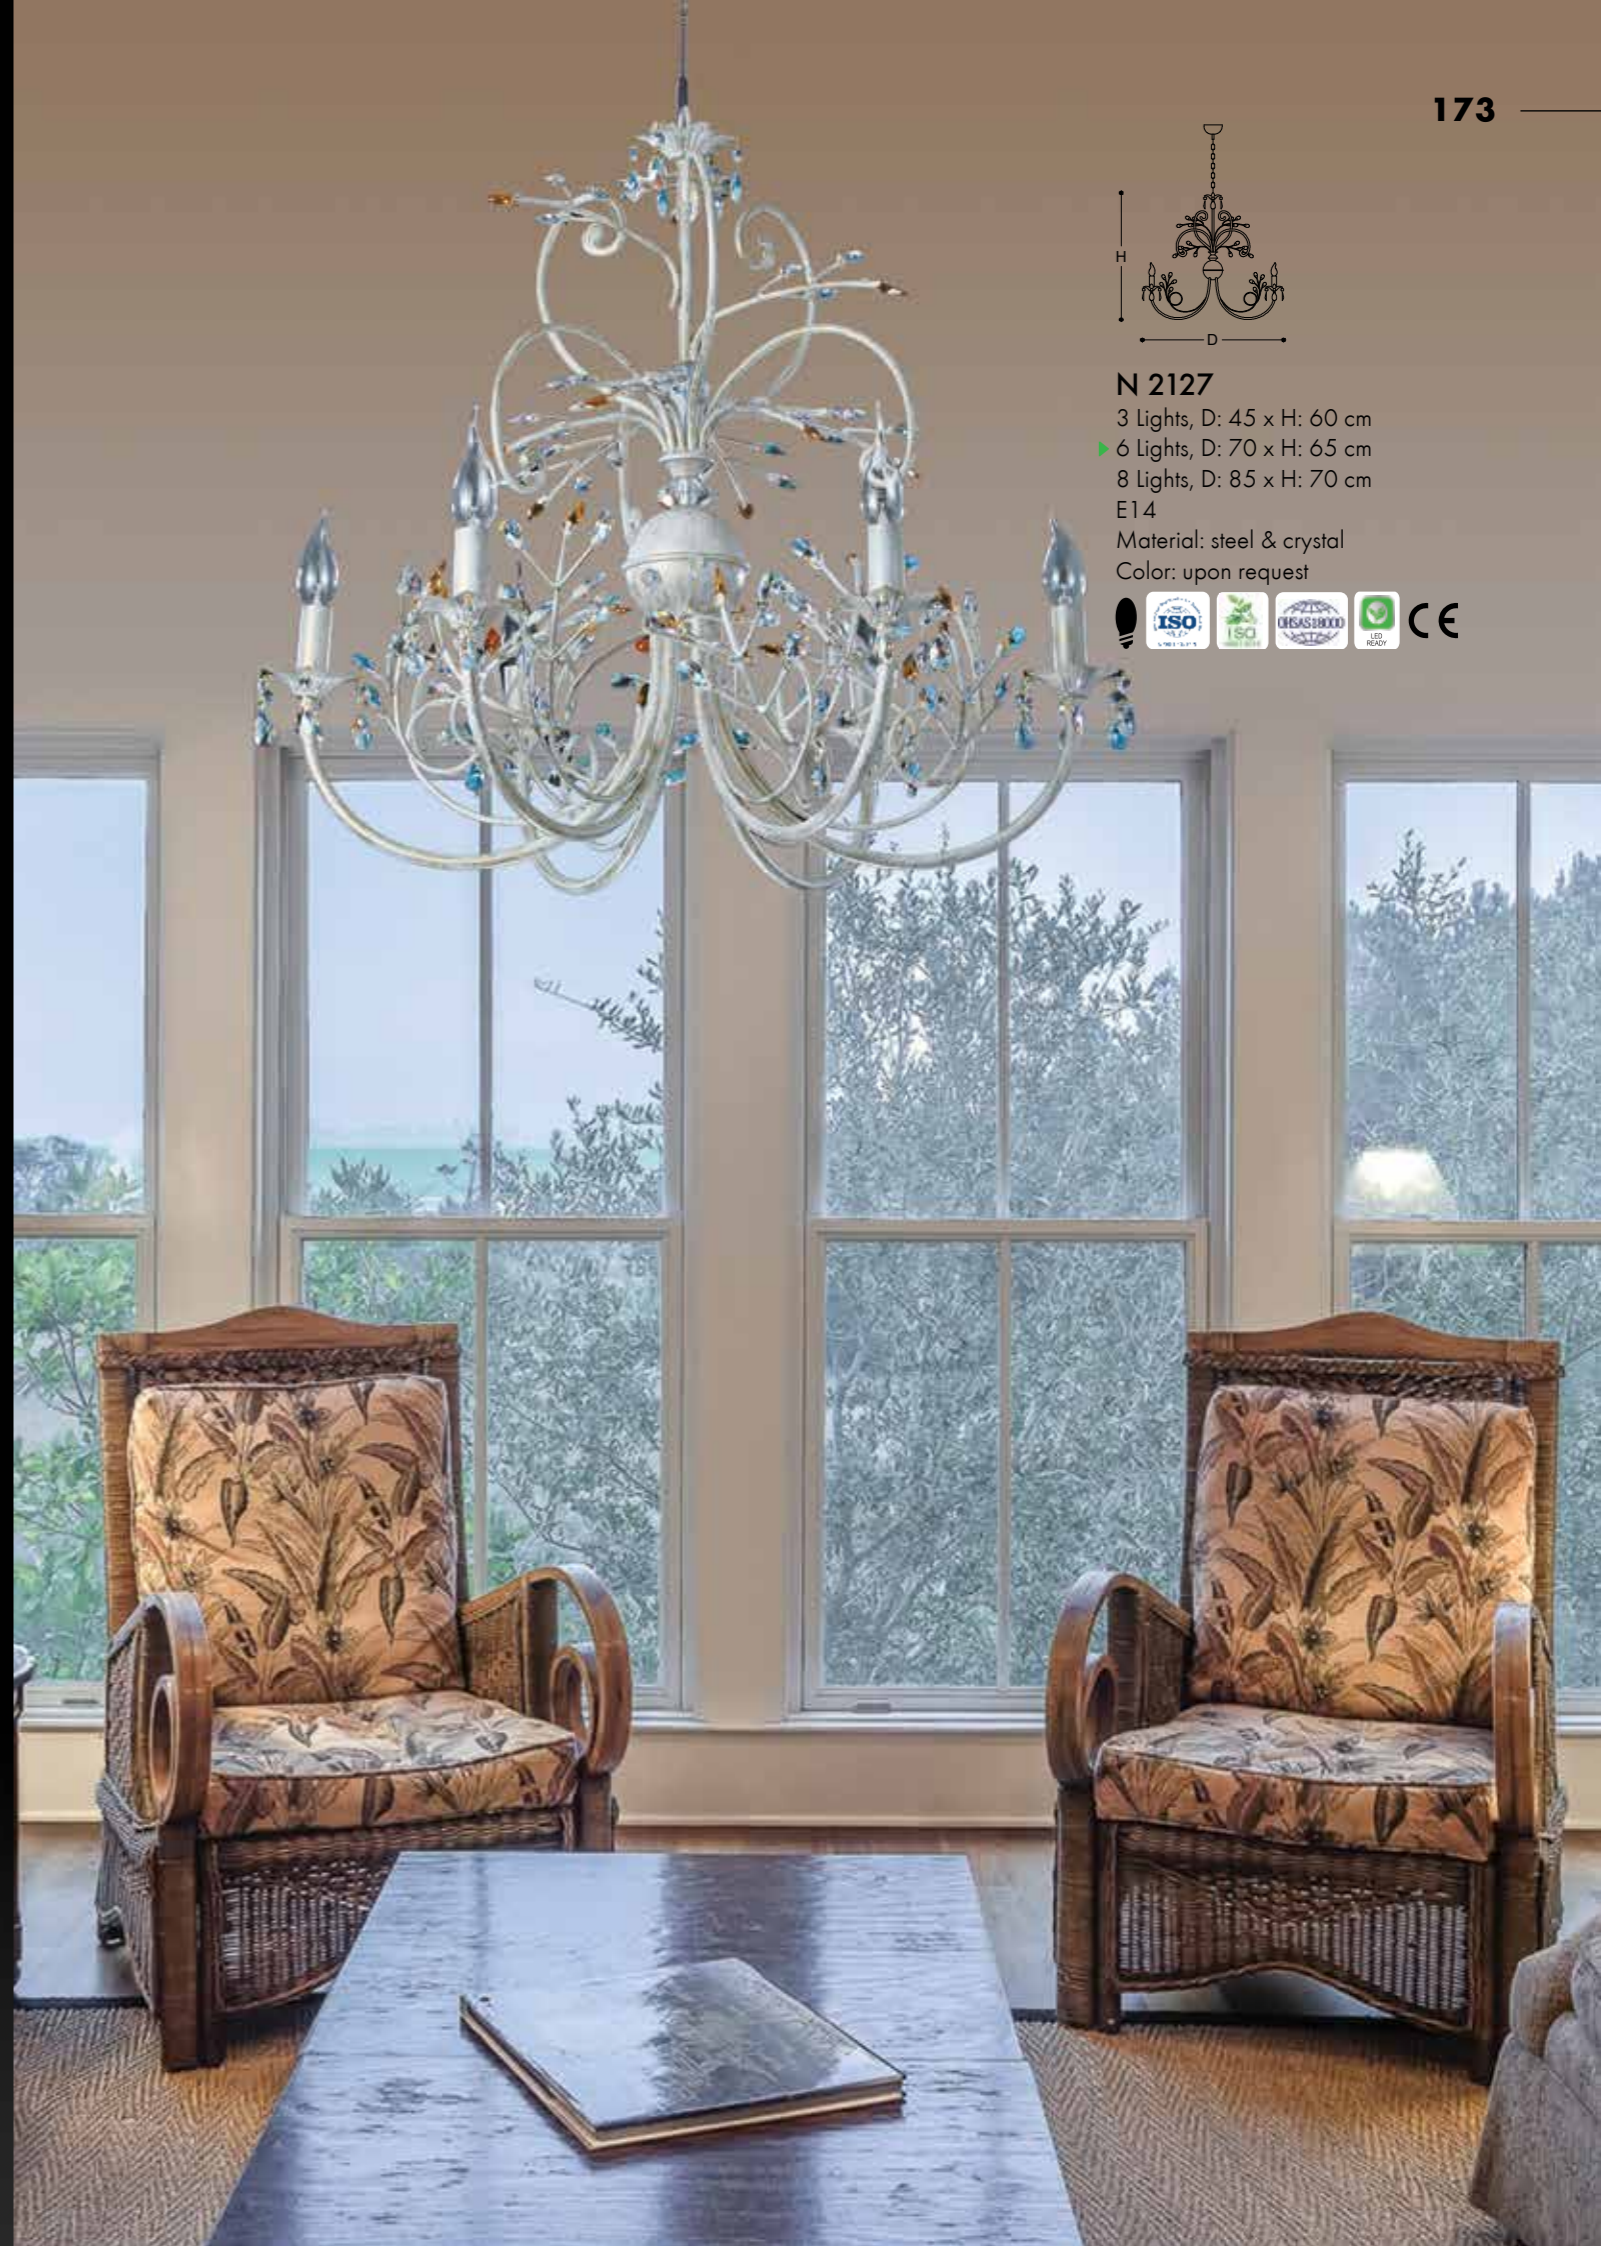

N 1017

- ▶ 7 Lights, D: 75 x H: 50 cm
- 12 Lights, D: 105 x H: 60 cm
- E14
- Material: brass & glass
- Color: upon request

N 1029

- ▶ 6 Lights, D: 80 x H: 60 cm
- 10 Lights, D: 95 x H: 65 cm
- E14
- Material: brass & glass
- Color: upon request