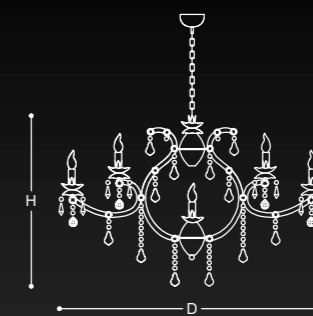

Material: brass, glass & crystal
 Color: upon request

N 2000

- 6 Lights, D: 78 x H: 80 cm
- ▶ 9 Lights, D: 78 x H: 80 cm
- 12 Lights, D: 78 x H: 80 cm

E14

Material: brass, glass & crystal

Color: upon request