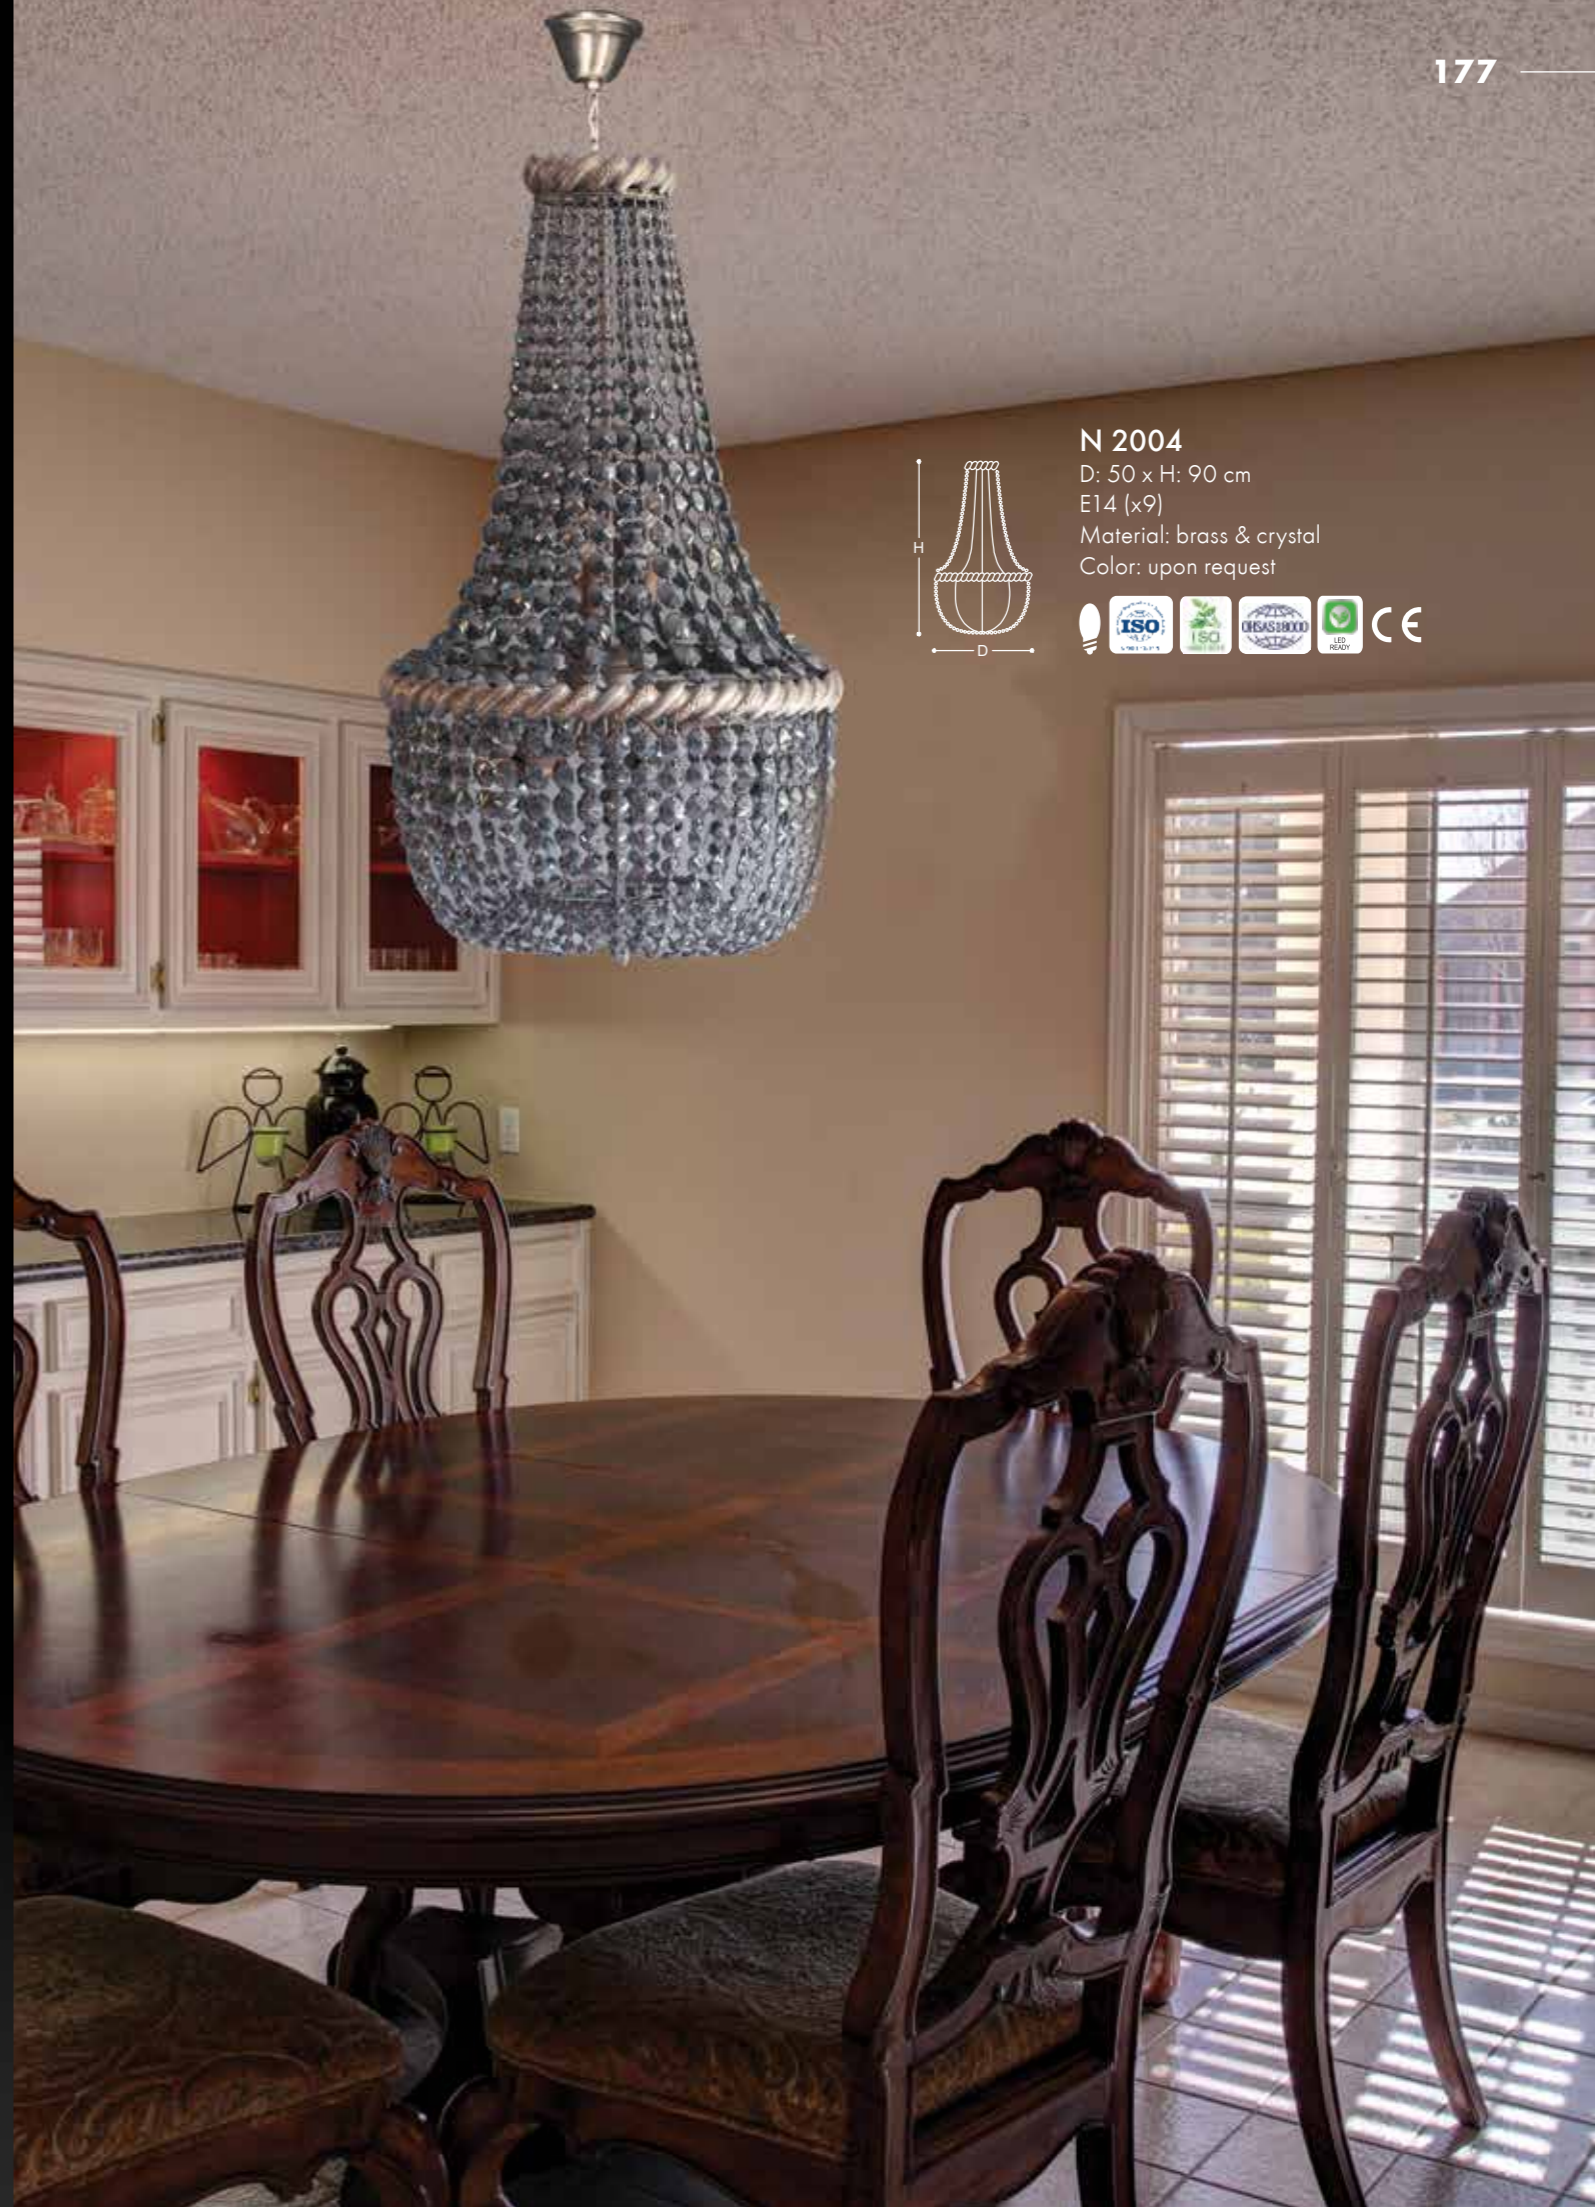

N 2073W

- D: 24 x H: 26 cm
- E14 (x2)

Material: brass & crystal
Color: upon request

N 2004

- D: 50 x H: 90 cm
- E14 (x9)

Material: brass & crystal
Color: upon request