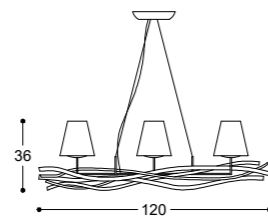

Color of wood: natural

Color of glass: white or beige

N 1040L

L: 120 x W: 15 x H: 40 cm

E14 (x3)

Material: steel, wood & fabric shades

Color of wood: natural

Color of fabric: upon request