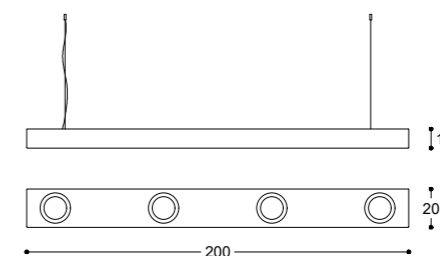

N 8007
L: 200 x W: 20 x H: 10 cm
AR111 LED (x4)
Material: steel
Color: upon request