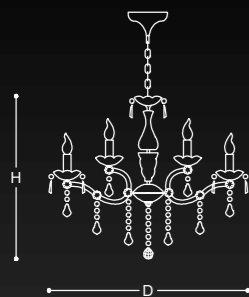

N 2000

- 6 Lights, D: 78 x H: 80 cm
- 9 Lights, D: 78 x H: 80 cm
- 12 Lights, D: 78 x H: 80 cm

E14

Material: brass, glass & crystal

Color: upon request