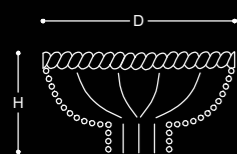

N 2073

- 5 Lights, D: 30 x H: 47 cm
- 6 Lights, D: 40 x H: 50 cm
- 8 Lights, D: 50 x H: 52 cm
- 10 Lights, D: 60 x H: 55 cm

E14
Material: brass & crystal
Color: upon request