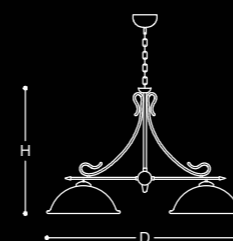

N 1116

D: 85 x H: 53 cm

E27 (x2)

Material: brass

Color: upon request