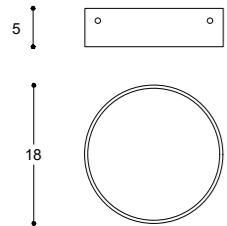

N 7025
D: 18 x H: 5 cm
MLF (x1)
Material: brass & glass
Color of metal part: upon request