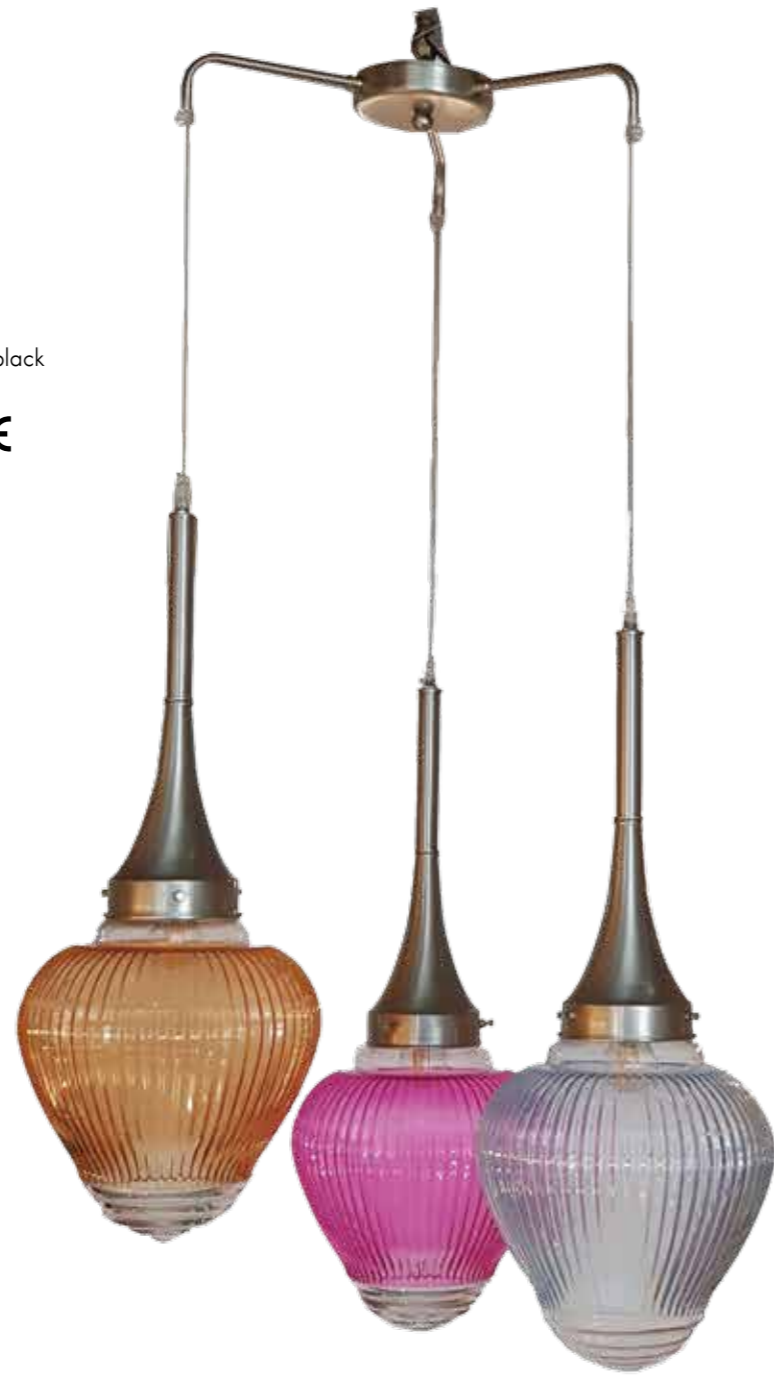

N 5006

D: 57 x H: 57 cm
E27 (x3)

Material: glass & glass
Color of glass: clear, honey, pink, black
Color of steel: upon request

N 5006T

D: 32 x H: 58 cm
E27 (x1)

Material: steel, glass & fabric shade
Color of glass: clear, honey, pink, black
Color of fabric shade: upon request