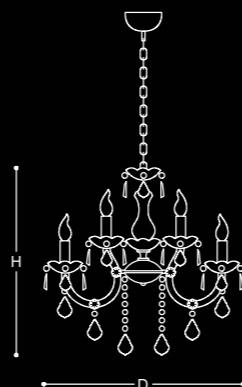

Color: upon request

**N 2051**

3 Lights, D: 52 x H: 45 cm

4 Lights, D: 52 x H: 45 cm

5 Lights, D: 66 x H: 70 cm

▶ 6 Lights, D: 66 x H: 70 cm

8 Lights, D: 70 x H: 70 cm

9 Lights, D: 70 x H: 70 cm