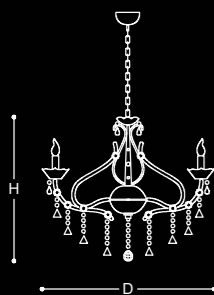

N 2198

3 Lights, D: 60 x H: 45 cm

▶ 6 Lights, D: 75 x H: 60 cm

8 Lights, D: 80 x H: 65 cm

E14

Material: steel & crystal

Color: upon request