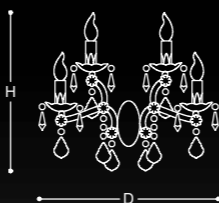

N 2112W

D: 10 x H: 45 cm

E14 (x2)

Material: brass, glass & crystal

Color: upon request