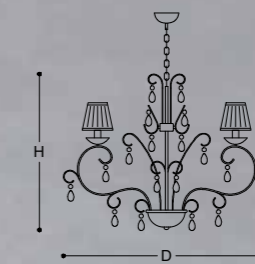

N 2155

3 Lights, D: 50 x H: 55 cm
6 Lights, D: 65 x H: 60 cm
▶ 9 Lights, D: 80 x H: 65 cm
E14
Material: brass, crystal & fabric shades
Color: upon request