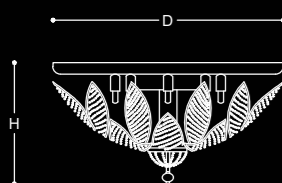

Material: brass & crystal
Color: upon request

N 2090

- 3 Lights, D: 30 x H: 25 cm
- ▶ 5 Lights, D: 40 x H: 30 cm
- 7 Lights, D: 50 x H: 35 cm
- 9 Lights, D: 60 x H: 40 cm

Material: brass & crystal
Color: upon request