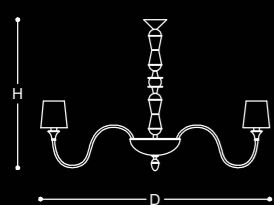

N 1031

D: 120 x H: 80 cm
E14 (x18)
Material: steel & fabric shades
Color: upon request
Shades: optional

N 1031F

D: 50 x H: 160 cm
E27 (x1)
Material: steel & fabric
Color of metal parts and fabric: upon request

N 1031W

D: 35 x H: 35 cm
E14 (x2)
Material: steel & fabric shades
Color: upon request
Shades: optional

N 1073

3 Lights, D: 63 x H: 45 cm
4 Lights, D: 63 x H: 45 cm
5 Lights, D: 65 x H: 50 cm
6 Lights, D: 65 x H: 50 cm
9 Lights, D: 75 x H: 65 cm
12 Lights, D: 75 x H: 70 cm
E14
Material: brass
Color: upon request