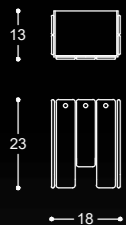

N 5109

D: 90 x H: 55 cm
 G9 (x5)

Material: steel & glass
 Color of metal parts: upon request
 Color of glass: white & yellow

N 1123

► Lights 8, L: 70 x W: 12 x H: 25 cm
 Lights 10, L: 70 x W: 12 x H: 25 cm
 G9
 Material: steel & glass
 Color of metal parts: upon request