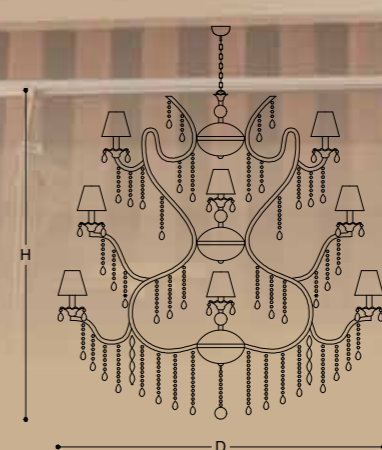

N 2111

- 18+1 Lights, D: 110 x H: 110 cm
- 24+1 Lights, D: 120 x H: 120 cm
- 30+2 Lights, D: 170 x H: 170 cm

E14

Material: steel & crystal

Color: upon request

Shades: optional