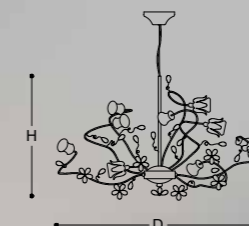

N 2122

3 Lights, D: 60 x H: 30 cm
▶ 6 Lights, D: 65 x H: 45 cm
9 Lights, D: 75 x H: 55 cm
G9

Material: brass & crystal
Color: upon request