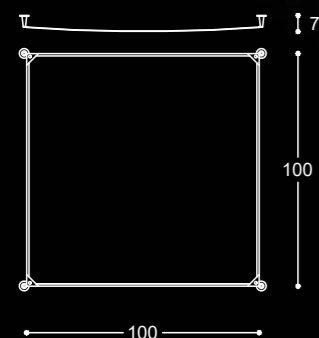

N 4003

- 2 Lights, L: 60 x W: 60 x H: 7 cm
- 2 Lights, L: 100 x W: 60 x H: 7 cm
- 4 Lights, L: 100 x W: 100 x H: 7 cm

T5
Material: steel & fabric
Color of metal parts: upon request
Color of fabric: white