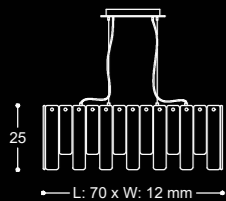

N 5109

D: 90 x H: 55 cm
 G9 (x5)

Material: steel & glass
 Color of metal parts: upon request
 Color of glass: white & yellow

N 1123

► Lights 8, L: 70 x W: 12 x H: 25 cm
 Lights 10, L: 70 x W: 12 x H: 25 cm
 G9
 Material: steel & glass
 Color of metal parts: upon request