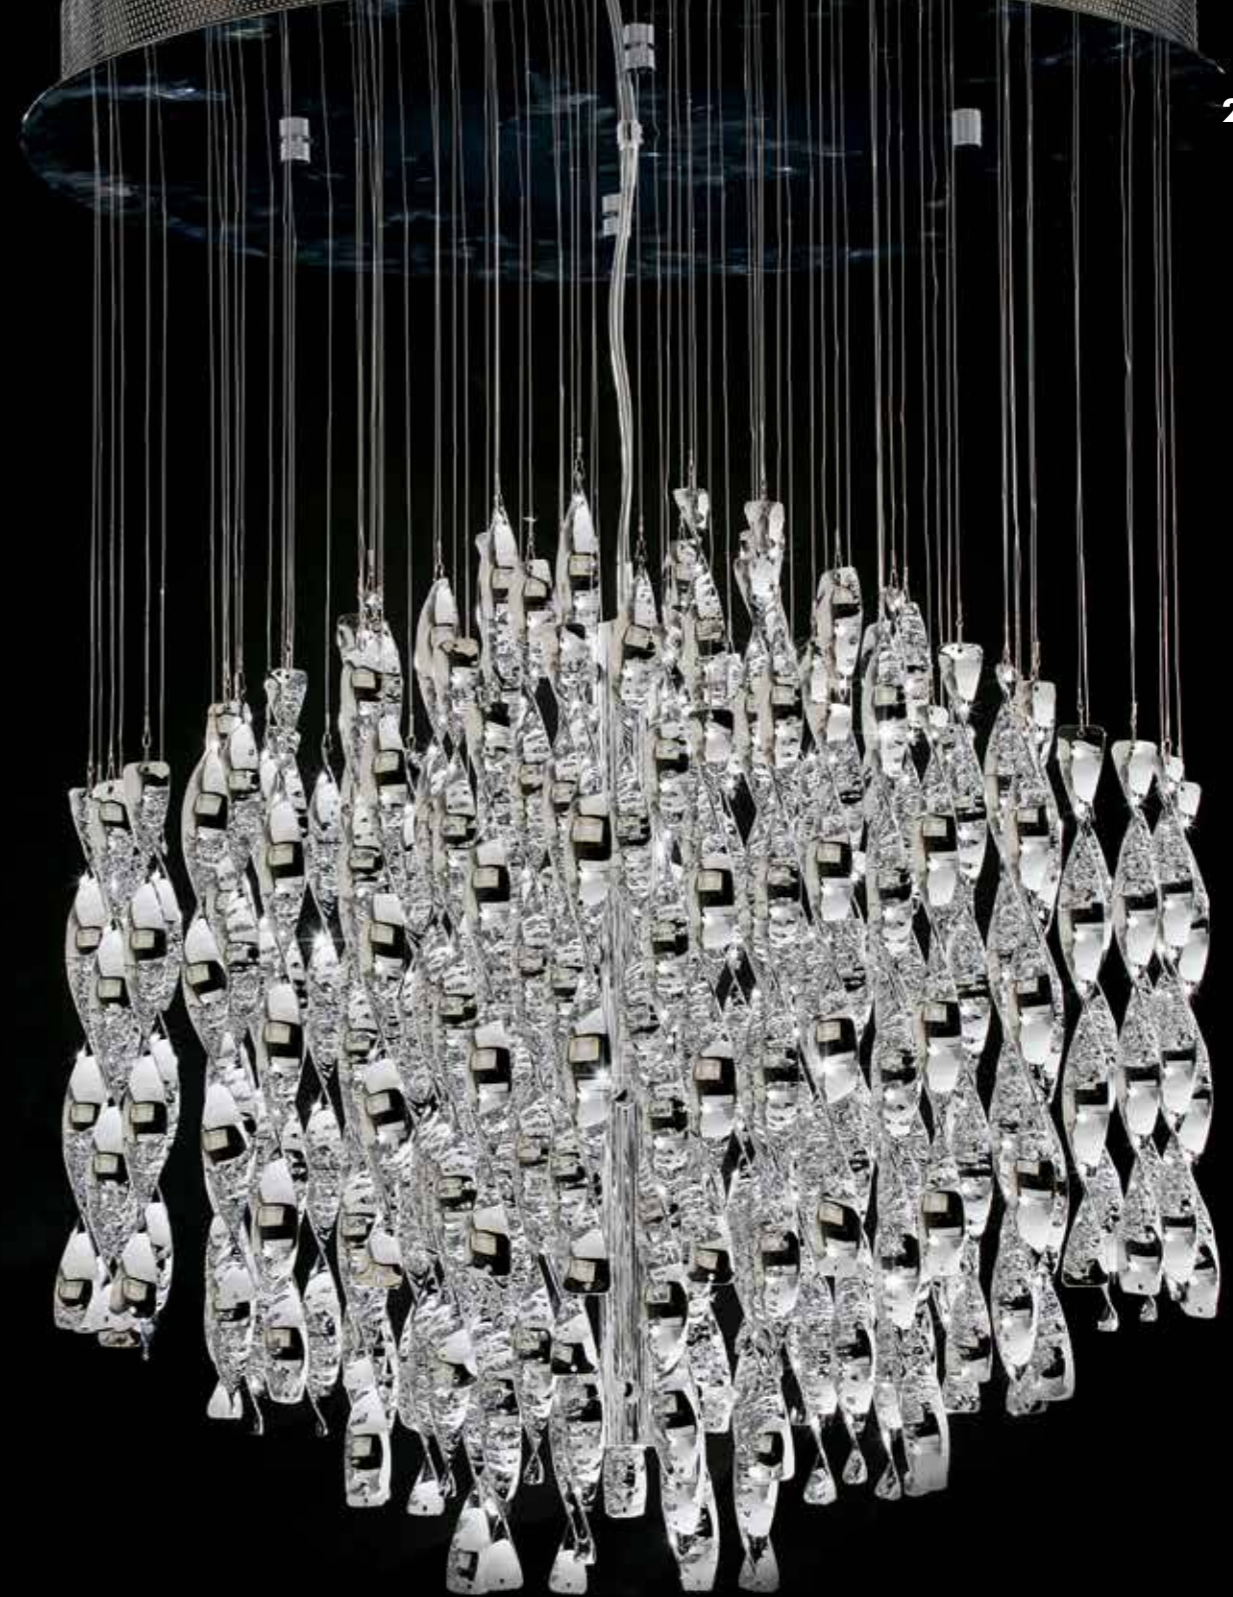

N 2178

- Lights 4, D: 40 x H: as requested
- Lights 5, D: 50 x H: as requested
- Lights 6, D: 60 x H: as requested
- Lights 8, D: 70 x H: as requested
- Lights 10, D: 80 x H: as requested
- G9

Material: inox
Color: upon request