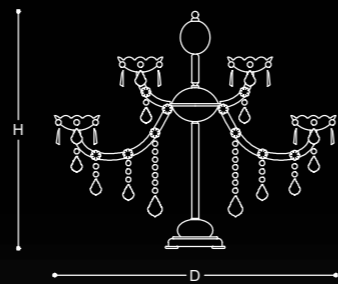

N 6012

6 Lights, D: 74 x H: 62 cm
▶ 10 Lights, D: 74 x H: 62 cm
Candles or E14
Material: brass, glass & crystal
Color: upon request