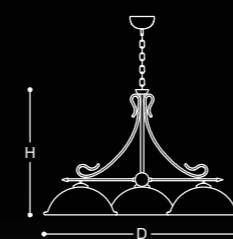

N 1116

D: 85 x H: 53 cm

E27 (x2)

Material: brass

Color: upon request