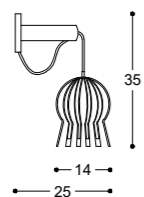

N 8108/2
W: 28 x D: 14 x H: 40 cm
E27 (x1, x2)
Material: steel & wood
Color of metal parts & cable: upon request
Color of wood: natural, black, white