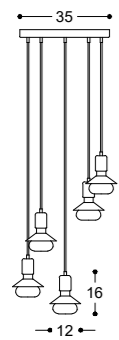

N 1150

- 1 Light, D: 12 x H: 16 cm
- 3 Lights, D: 25 x H: 16 cm
- 4 Lights, D: 30 x H: 16 cm
- 5 Lights, D: 35 x H: 16 cm
- 6 Lights, D: 40 x H: 16 cm

E27

Material: steel

Color of metal parts & cable: upon request