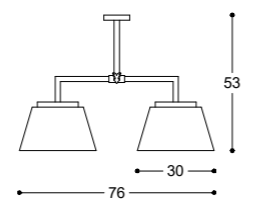

N 4173
L: 76 x W: 30 x H: 53 cm
E27 (x2)
Material: steel
Color: upon request