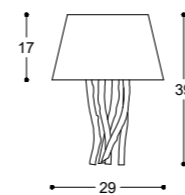

N 1040W

D: 29 x H: 39 cm

E14 (x1)

Material: steel, wood & fabric shade

Color of wood: natural

Color of fabric: upon request