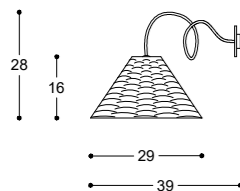

N 8044
D: 29 x W: 39 x H: 28 cm
E14 (x1)
Material: steel & rattan
Color of steel: upon request
Color of rattan: natural