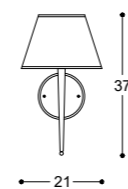

N 8107
D: 14 x W: 25 x H: 35 cm
E27 (x1)
Material: wood & plastic
Color: natural wood & black