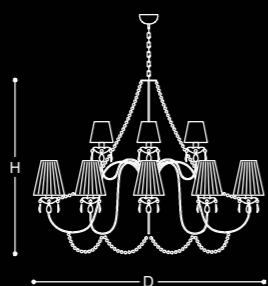

N 2098
D: 120 x H: 90 cm
E14 (x16)
Material: brass, crystal & fabric shades
Color: upon request
Shades: optional