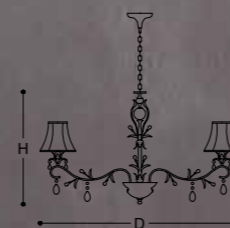

N 2015
D: 98 x H: 60 cm
E14 (x10)
Material: steel, crystal & fabric shades
Color: upon request