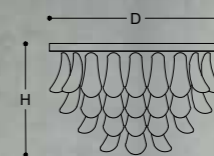

N 5110

- 6 Lights, D: 40 cm x H: upon request
- 8 Lights, D: 50 cm x H: upon request
- 10 Lights, D: 60 cm x H: upon request

G9
Material: steel & glass
Color of metal parts: upon request
Color of glass: transparent & honey