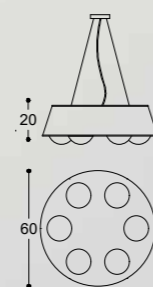

N 1163

D: 60 x H: 20 cm

G9 (x6)

Material: steel & opal glass

Color of steel: upon request

N 1163L

L: 80 x H: 15 cm

G9 (x4)

Material: steel & opal glass

Color of steel: upon request