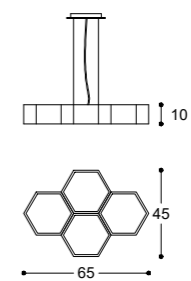

N 4173
L: 76 x W: 30 x H: 53 cm
E27 (x2)
Material: steel
Color: upon request